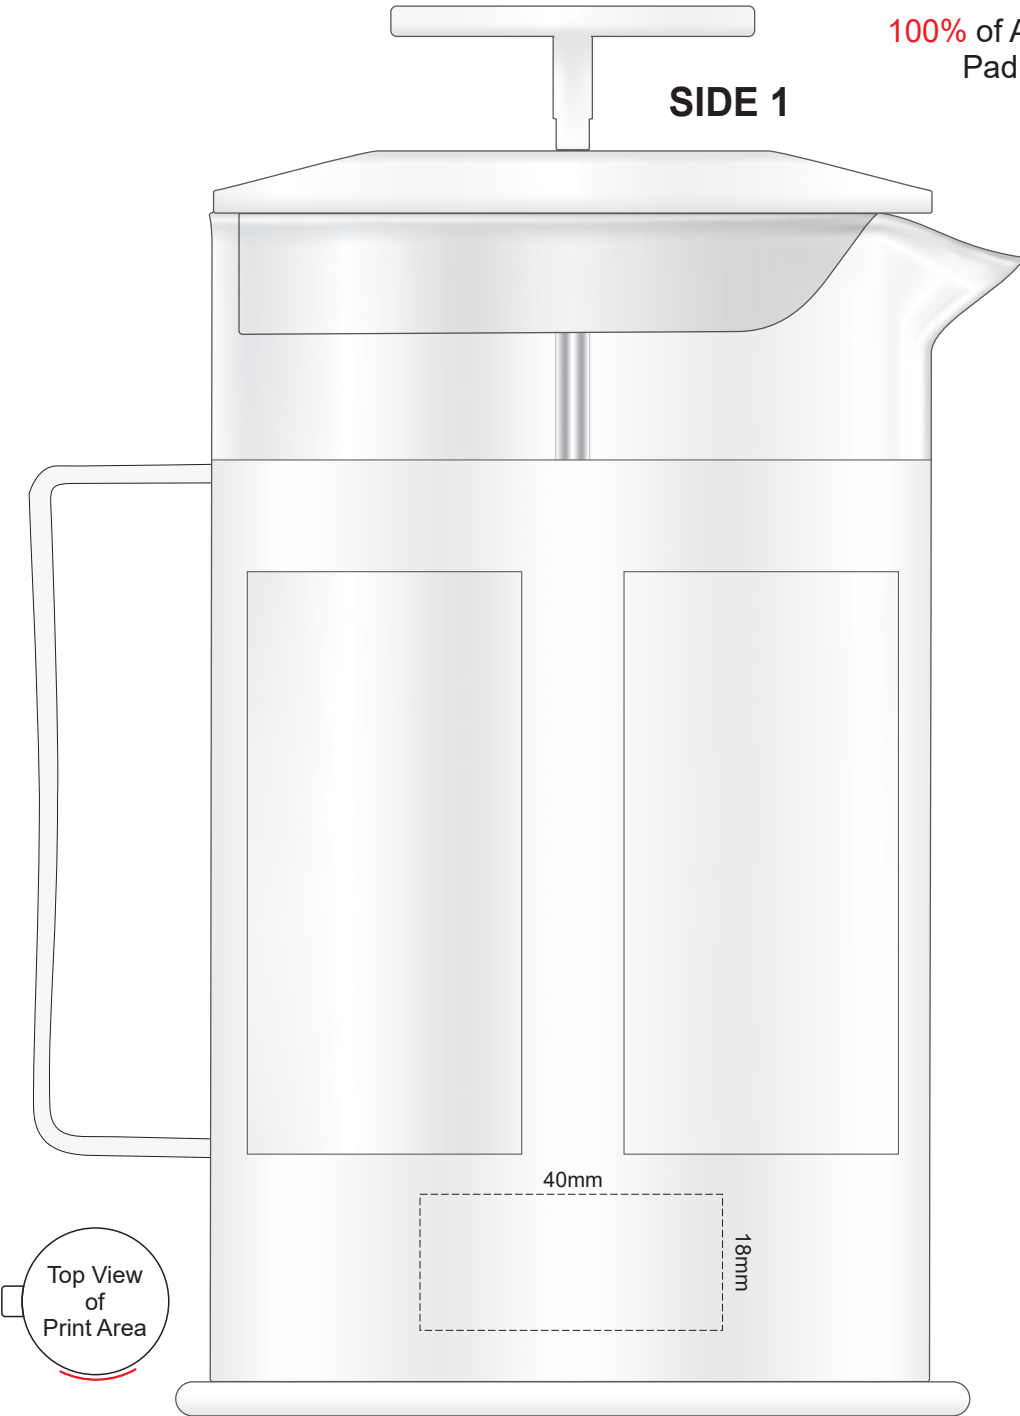

100% of Actual Size
Pad Print

SIDE 1

SIDE 2

Top View
of
Print Area

Top View
of
Print Area

100% of Actual Size
Pad Print
Imitation Etch

SIDE 1

SIDE 2

30mm
25mm

30mm
25mm

Top View
of
Print Area

Top View
of
Print Area