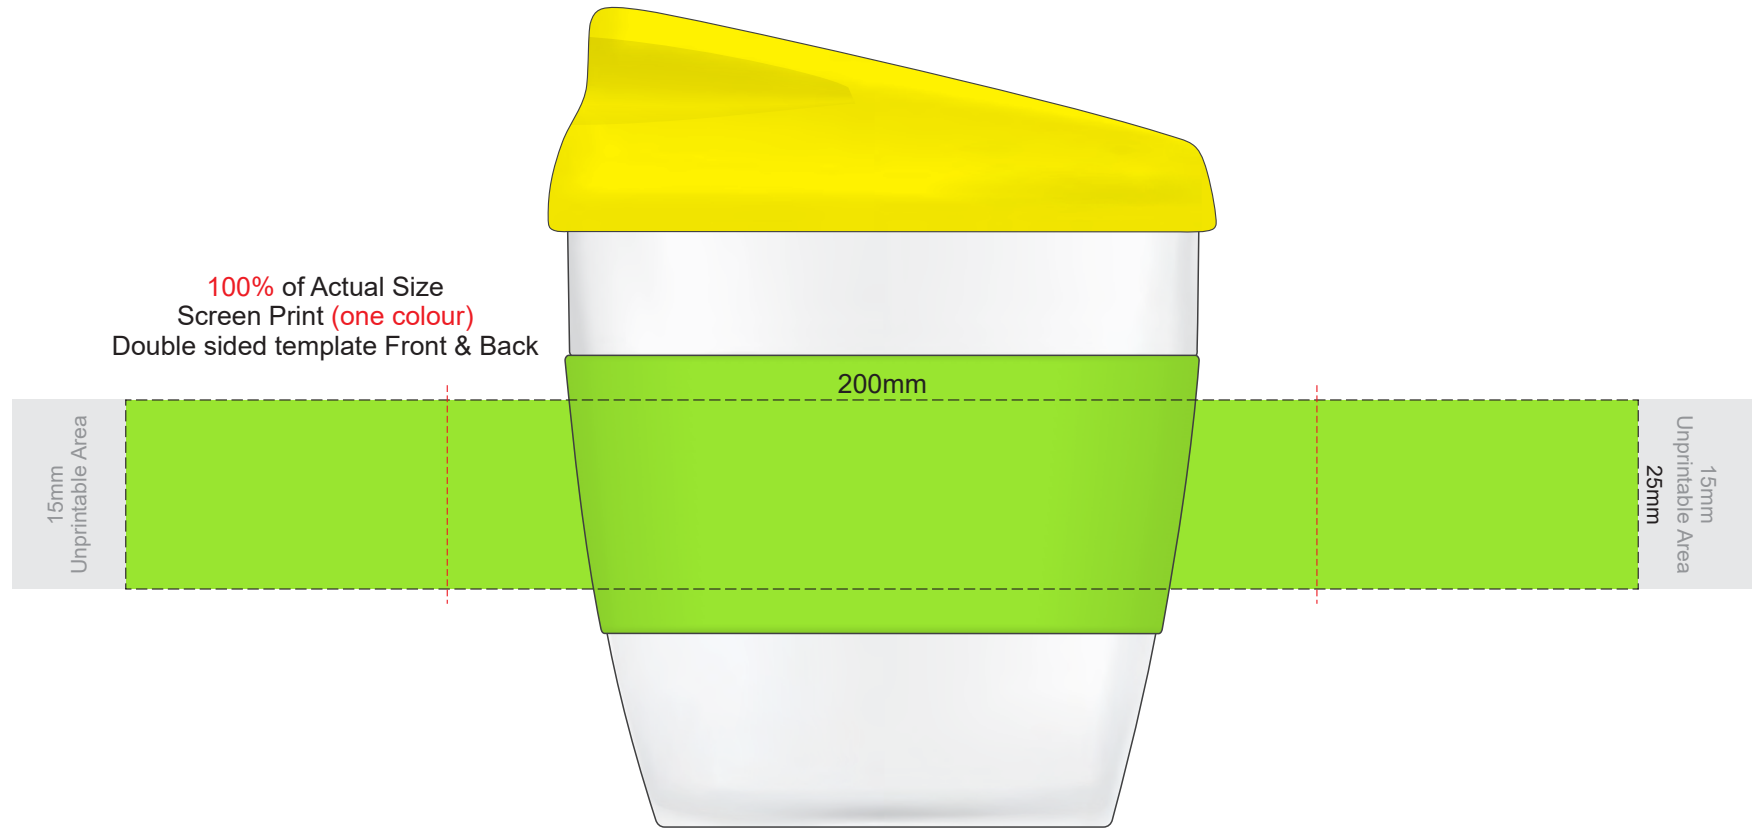

100% of Actual Size
Pad Print

SIDE 1

SIDE 2

Lid	Band
Light beige	Light beige
White with red diagonal line	Grey
White	White
Yellow	Yellow
Orange	Orange
White with red diagonal line	Pink
White with red diagonal line	Red
Light green	Light green
Dark green	Dark green
Cyan	Cyan
Blue	Blue
Dark blue	Dark blue
White with red diagonal line	Dark purple
Black	Black

100% of Actual Size
Silicone Digital Print
Debossed

SIDE 1

SIDE 2

Red Line = Exact opposites of the product
(centre artwork to the red line)

Lid	Band
White	White
White with red diagonal line	Grey
White	White
Yellow	Yellow
Orange	Orange
White with red diagonal line	Pink
White with red diagonal line	Red
Light Green	Light Green
Dark Green	Dark Green
Cyan	Cyan
Blue	Blue
Dark Blue	Dark Blue
White with red diagonal line	Purple
Black	Black

100% of Actual Size
Pad Print (one colour)

100% of Actual Size
Pad Print (one colour)

100% of Actual Size
Digital Packaging Print

FRONT

100% of Actual Size
Digital Packaging Print

TOP VIEW OF LID

Artwork will be printed directly onto the product via CMYK printing (no white),
colours will not be vibrant due to white ink not being available for this process.