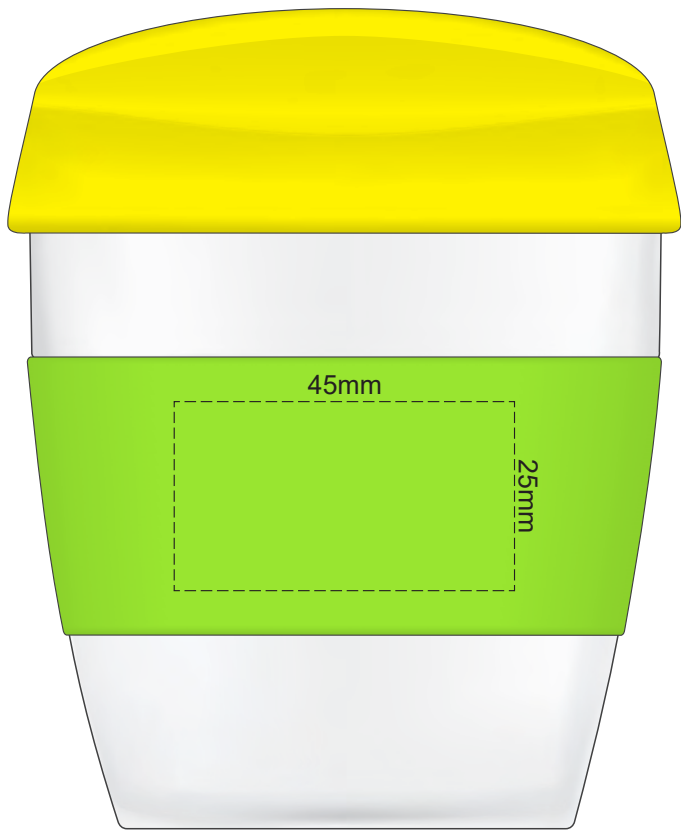

Lid	Band
White	White
White	Grey
White	White
Yellow	Yellow
Orange	Orange
White	Pink
White	Red
Light Green	Light Green
Dark Green	Dark Green
Cyan	Cyan
Blue	Blue
Dark Blue	Dark Blue
White	Purple
Black	Black

100% of Actual Size
Pad Print

SIDE 1

SIDE 2

Lid	Band
Light beige	Light beige
White with red diagonal line	Grey
White	White
Yellow	Yellow
Orange	Orange
White with red diagonal line	Pink
White with red diagonal line	Red
Light green	Light green
Dark green	Dark green
Cyan	Cyan
Blue	Blue
Dark blue	Dark blue
White with red diagonal line	Dark purple
Black	Black

100% of Actual Size
Silicone Digital Print
Debossed

SIDE 1

SIDE 2

Red Line = Exact opposites of the product
(centre artwork to the red line)

Lid	Band
White	White
White with red diagonal line	Grey
White	White
Yellow	Yellow
Orange	Orange
White with red diagonal line	Pink
White with red diagonal line	Red
Light Green	Light Green
Dark Green	Dark Green
Cyan	Cyan
Blue	Blue
Dark Blue	Dark Blue
White with red diagonal line	Purple
Black	Black

100% of Actual Size
Pad Print (one colour)

100% of Actual Size
Pad Print (one colour)

100% of Actual Size
Digital Packaging Print

FRONT

100% of Actual Size
Digital Packaging Print

TOP VIEW OF LID

Artwork will be printed directly onto the product via CMYK printing (no white),
colours will not be vibrant due to white ink not being available for this process.