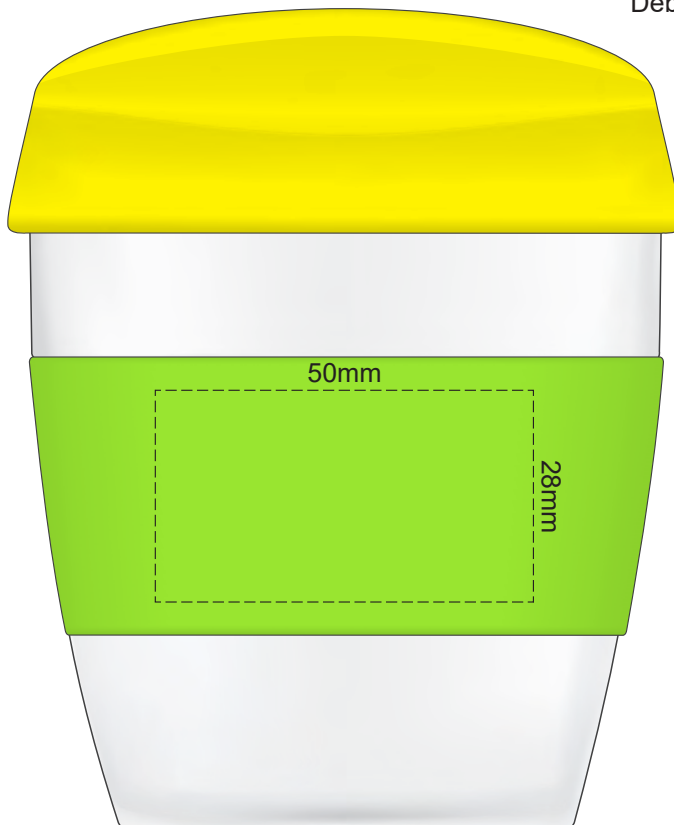

Lid	Band
White	White
White	Grey
White	White
Yellow	Yellow
Orange	Orange
White	Pink
White	Red
Light Green	Light Green
Dark Green	Dark Green
Cyan	Cyan
Blue	Blue
Dark Blue	Dark Blue
White	Purple
Black	Black

100% of Actual Size
Pad Print

SIDE 1

SIDE 2

Lid	Band
Light beige	Light beige
White with red diagonal line	Grey
White	White
Yellow	Yellow
Orange	Orange
White with red diagonal line	Pink
White with red diagonal line	Red
Light green	Light green
Dark green	Dark green
Cyan	Cyan
Blue	Blue
Dark blue	Dark blue
White with red diagonal line	Dark purple
Black	Black

100% of Actual Size
Silicone Digital Print
Debossed

SIDE 1

SIDE 2

Red Line = Exact opposites of the product
(centre artwork to the red line)

Lid	Band
White	White
White with red diagonal line	Grey
White	White
Yellow	Yellow
Orange	Orange
White with red diagonal line	Pink
White with red diagonal line	Red
Light Green	Light Green
Dark Green	Dark Green
Cyan	Cyan
Blue	Blue
Dark Blue	Dark Blue
White with red diagonal line	Purple
Black	Black

100% of Actual Size
Pad Print (one colour)

100% of Actual Size
Pad Print (one colour)

100% of Actual Size
Digital Packaging Print

FRONT

100% of Actual Size
Digital Packaging Print

TOP VIEW OF LID

Artwork will be printed directly onto the product via CMYK printing (no white),
colours will not be vibrant due to white ink not being available for this process.